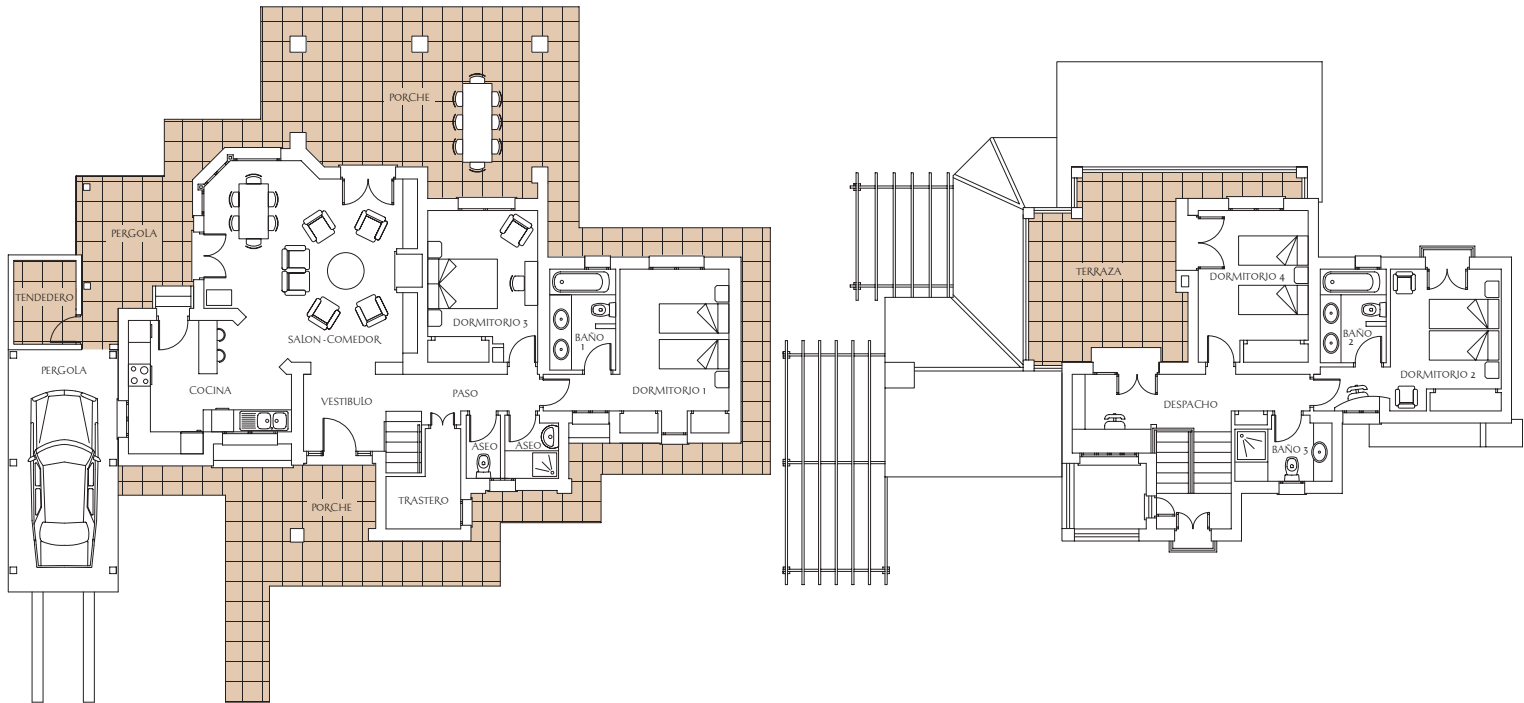

ORION

Four bedroom, four bathroom villa with large terraces on both floors. The ground floor has a living/dining room leading directly to a choice of either partly covered terrace or pergola. Upstairs, a corridor connects the tower, terrace and bedroom suites. Orion is an interesting design with numerous details and architectural features.

HACIENDA DEL ALAMO

FUENTE ALAMO • MURCIA

ORION

PLANTA BAJA

PLANTA ALTA

PLANTA ALTA	FIRST FLOOR	ERSTERSTOCK	M ²
Dormitorio 3	Bedroom 3	Schlafzimmer 3	12.40
Dormitorio 3	Bedroom 3	Schlafzimmer 3	12.40
Baño 2	Bathroom 2	Badezimmer 2	4.60
Baño 3	Bathroom 3	Badezimmer 3	4.25
Despacho	Office	Arbeitszimmer	10.65